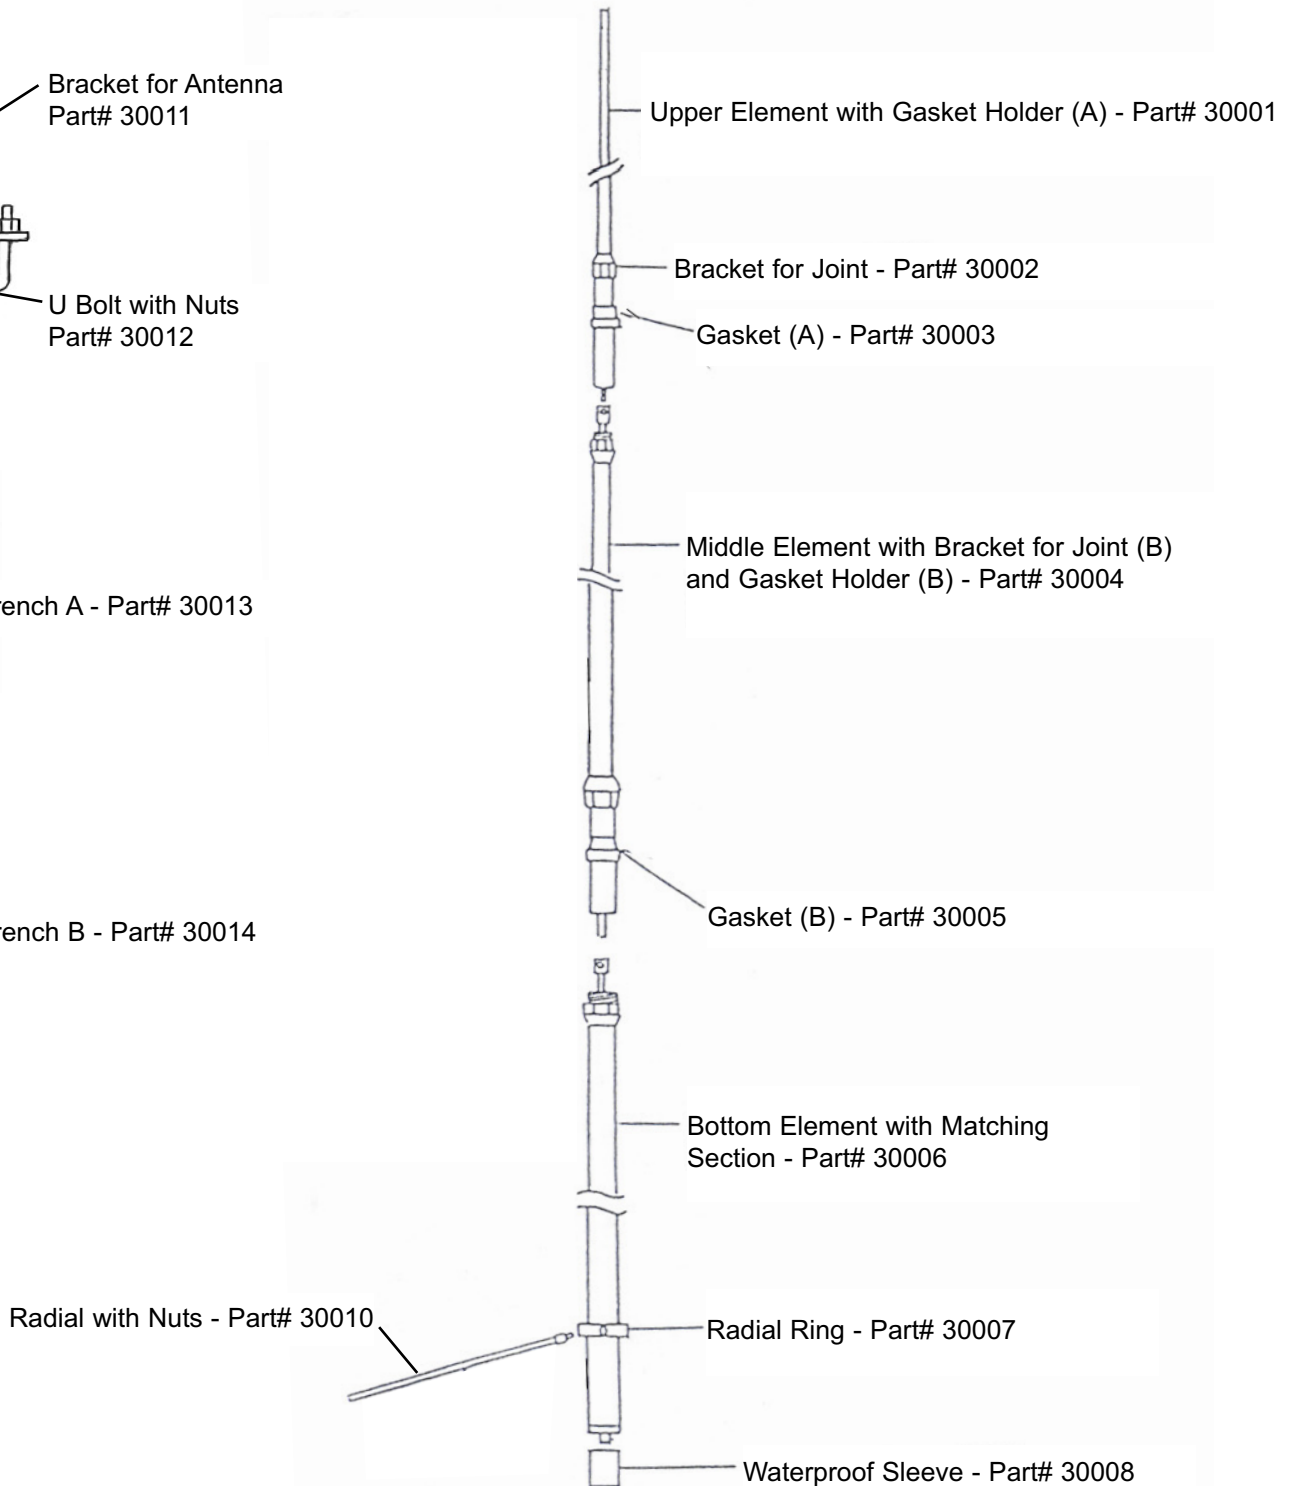

DIAMOND ANTENNA

X500HNA

Parts List

Wrench A - Part# 30013

Wrench B - Part# 30014

DIAMOND ANTENNA Products are distributed by RF PARTS COMPANY

435 S. Pacific Street • San Marcos, CA 92078 • (760) 744-0900

www.diamondantenna.net