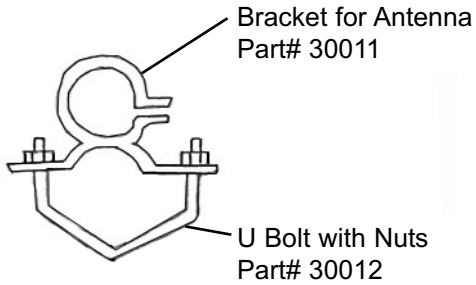

DIAMOND ANTENNA

X500HNA

Parts List

Wrench A - Part# 30013

Wrench B - Part# 30014

DIAMOND ANTENNA Products are distributed by RF PARTS COMPANY

435 S. Pacific Street • San Marcos, CA 92078 • (760) 744-0900

www.diamondantenna.net